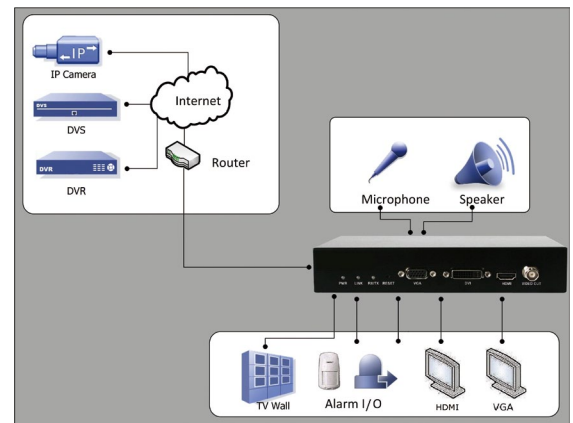

DS-6401HDI High Definition Decoder

Key features

- H.264 and MPEG4 video stream supported
- Up to 1920x1080P resolution decoding
- HDMI, DVI, VGA and BNC ports video output
- SADP(IP Finder), UDP, RTP and NTP protocols
- Decoder parameters self-adaptive
- 32 users with multi-user level management

Rear Panel of DS-6401HDI

1. MIC in, two-way audio input
2. Audio out
3. RS-232 serial interface
4. RS-485 serial interface
5. Alarm in/alarm out(4 inputs/2 outputs)
6. LAN, 10/100/1000Mbps self-adaptive UTP ethernet interface
7. 12VDC power input
8. GND