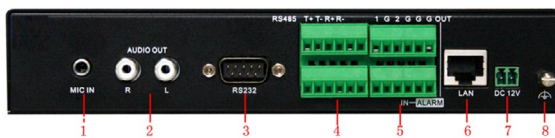

DS-6401HDI High Definition Decoder

Key features

- H.264 and MPEG4 video stream supported
- Up to 1920x1080P resolution decoding
- HDMI, DVI, VGA and BNC ports video output
- SADP(IP Finder), UDP, RTP and NTP protocols
- Decoder parameters self-adaptive
- 32 users with multi-user level management

Rear Panel of DS-6401HDI

1. MIC in, two-way audio input
2. Audio out
3. RS-232 serial interface
4. RS-485 serial interface
5. Alarm in/alarm out(4 inputs/2 outputs)
6. LAN, 10/100/1000Mbps self-adaptive UTP ethernet interface
7. 12VDC power input
8. GND